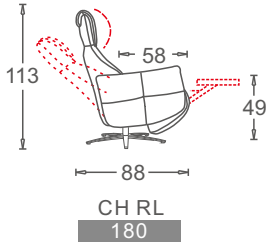

CL042

5 star base Chrome
D/G/S/H

5 star base Black
D/G/S/H

Round flat base Chrome
D/G/H

Round flat base Black
D/G/H

Round curve Chrome
D/G/H

Round curve Black
D/G/H

USB

D/G

S/H

360°

D/G/S/H

D/G

S/H

D/G/S/H

D/G/S/H

G/H

S

D/G/S/H

L

D:Relax Chair Double Motor

G:Relax Chair Zero Gravity (Three Motor)

S:Relax Chair Stand-up Assist (Four Motor)

H:Relax Chair Four motor

L:Seat lifting function