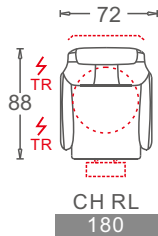

CL042

5 star base Chrome
D/G/S/H

5 star base Black
D/G/S/H

Round flat base Chrome
D/G/H

Round flat base Black
D/G/H

Round curve Chrome
D/G/H

Round curve Black
D/G/H

USB

D/G

S/H

360°

D/G/S/H

D/G

S/H

D/G/S/H

D/G/S/H