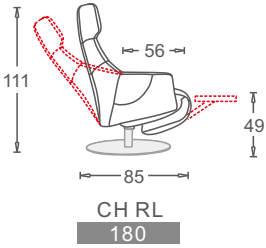

CL115

5 star base Chrome  
**D**

5 star base Black  
**D**

**D**

**D**

**D**

**D**

Round flat base Chrome  
**D**

Round flat base Black  
**D**

**D**

**L**

Round curve Chrome  
**D**

Round curve Black  
**D**

**D:Relax Chair Double Motor**

**G:Relax Chair Zero Gravity (Three Motor)**

**S:Relax Chair Stand-up Assist (Four Motor)**

**H:Relax Chair Four motor**

**L:Seat lifting function**