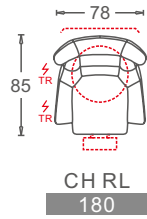

CL115

5 star base Chrome  
**D**

5 star base Black  
**D**

**D**

**D**

**D**

**D**

Round flat base Chrome  
**D**

Round flat base Black  
**D**

**D**

**L**

Round curve Chrome  
**D**

Round curve Black  
**D**

**D:Relax Chair Double Motor**

**G:Relax Chair Zero Gravity (Three Motor)**

**S:Relax Chair Stand-up Assist (Four Motor)**

**H:Relax Chair Four motor**

**L:Seat lifting function**