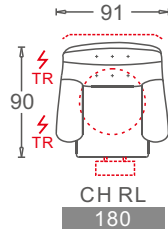

CL088

5 star base Chrome  
**D**

5 star base Black  
**D**

**D**

**D**

**D**

Round flat base Chrome  
**D**

Round flat base Black  
**D**

**D**

**D**

**D**

**L**

Round curve Chrome  
**D**

Round curve Black  
**D**

**D:Relax Chair Double Motor**

**G:Relax Chair Zero Gravity (Three Motor )**

**S:Relax Chair Stand-up Assist (Four Motor)**

**H:Relax Chair Four motor**

**L:Seat lifting function**