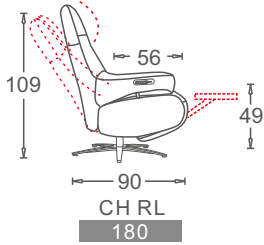

CL088

5 star base Chrome  
**D**

5 star base Black  
**D**

**D**

**D**

**D**

Round flat base Chrome  
**D**

Round flat base Black  
**D**

**D**

**D**

**D**

**L**

Round curve Chrome  
**D**

Round curve Black  
**D**

**D:Relax Chair Double Motor**

**G:Relax Chair Zero Gravity (Three Motor )**

**S:Relax Chair Stand-up Assist (Four Motor)**

**H:Relax Chair Four motor**

**L:Seat lifting function**