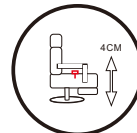

CL088

5 star base Chrome  
**D**

5 star base Black  
**D**

**D**

**D**

**D**

Round flat base Chrome  
**D**

Round flat base Black  
**D**

**D**

**D**

**D**

**L**

Round curve Chrome  
**D**

Round curve Black  
**D**

**D:Relax Chair Double Motor**

**G:Relax Chair Zero Gravity (Three Motor )**

**S:Relax Chair Stand-up Assist (Four Motor)**

**H:Relax Chair Four motor**

**L:Seat lifting function**