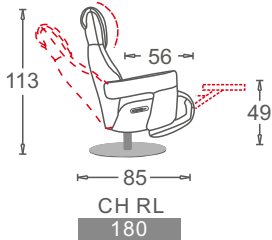

CL039

5 star base Chrome  
D/G/S/H

5 star base Black  
D/G/S/H

Round flat base Chrome  
D/G/S/H

Round flat base Black  
D/G/S/H

Round curve Chrome  
D/G/S/H

Round curve Black  
D/G/S/H

D/G

D/G/S/H

D:Relax Chair Double Motor

G:Relax Chair Zero Gravity (Three Motor)

S:Relax Chair Stand-up Assist (Four Motor)

H:Relax Chair Four motor

L:Seat lifting function