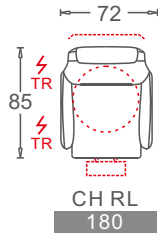

CL039

5 star base Chrome  
D/G/S/H

5 star base Black  
D/G/S/H

Round flat base Chrome  
D/G/S/H

Round flat base Black  
D/G/S/H

Round curve Chrome  
D/G/S/H

Round curve Black  
D/G/S/H

D/G