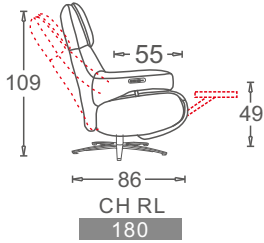

CLOG66

5 star base Chrome
D

5 star base Black
D

D

D

D

Round flat base Chrome
D

Round flat base Black
D

D

D

D

L

Round curve Chrome
D

Round curve Black
D

D:Relax Chair Double Motor

G:Relax Chair Zero Gravity (Three Motor)

S:Relax Chair Stand-up Assist (Four Motor)

H:Relax Chair Four motor

L:Seat lifting function