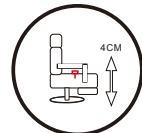

D

D

D

L

Round curve Chrome
D

Round curve Black
D

D:Relax Chair Double Motor

G:Relax Chair Zero Gravity (Three Motor)

S:Relax Chair Stand-up Assist (Four Motor)

H:Relax Chair Four motor

L:Seat lifting function