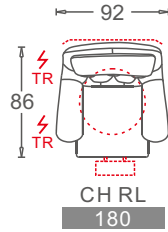

CLOG66

D

D

D

D

D

D

L

D:Relax Chair Double Motor

G:Relax Chair Zero Gravity (Three Motor)

S:Relax Chair Stand-up Assist (Four Motor)

H:Relax Chair Four motor

L:Seat lifting function